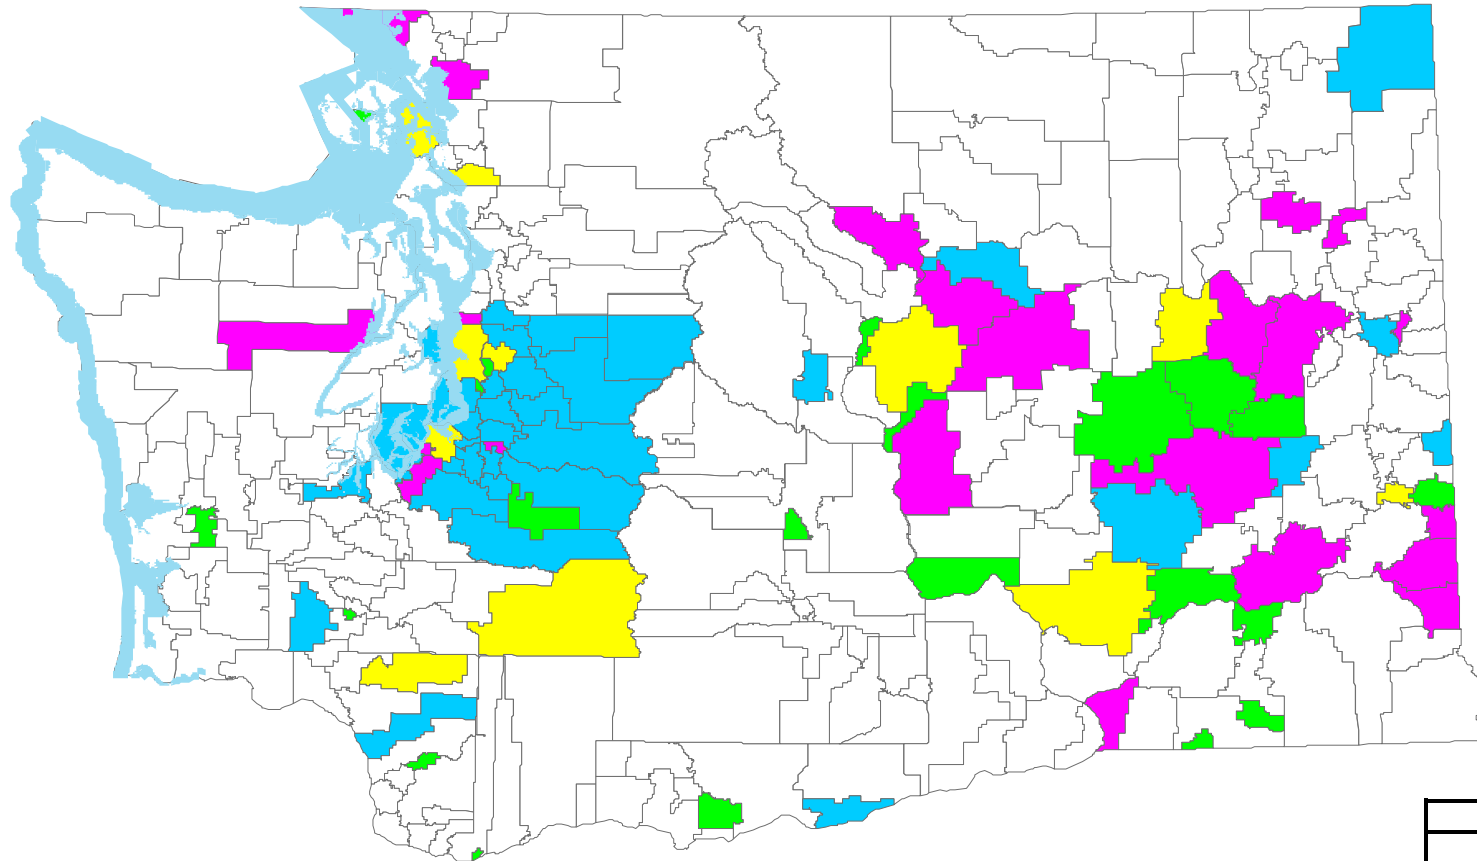

State of Washington
Maximum Excess Levy Lids

Legend	
0-28%	White
28.01% to 30%	Light Blue
30.01% to 33%	Magenta
33.01% to 37%	Yellow
37.01% to 37.9%	Green